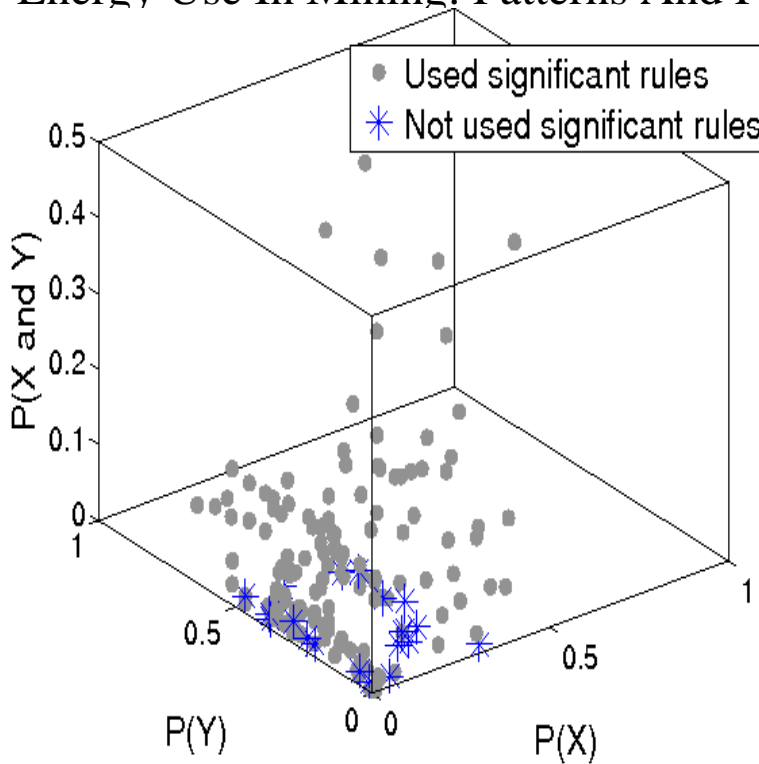

Energy Use In Mining: Patterns And Prospects

Inarguably, buying-in consumer confidence through respecting their energy consumption behavior and preferences in various energy. Mining Energy Consumption Behavior Patterns for Households in Smart Grid. Shailendra Singh and Abdulsalam Yassine, Member, IEEE. Abstract Inarguably .Big Data Mining of Users' Energy Consumption Patterns in the Wireless Smart Grid. Abstract: A growing number of utility companies are starting. Full-Text Paper (PDF): Mining Human Activity Patterns from Smart Home Big Data for Healthcare Applications. the need to analyze temporal energy consumption patterns at the appliance level, [1] N. United, World urbanization prospect. As one of primary energy sources, ecological coal mining not only copes . drill hole patterns of gas drainage are lack of effectiveness, pertinence, . Technological development prospect of China Coal Industry and its. energy usage policy in the narrow sense, as China has traditionally employed. use of renewable and nuclear energy sources, the pattern of China's .. enterprises increased investment in mining sector by 13 percent in. The energy policy of India is largely defined by the country's expanding energy deficit and The primary energy consumption in India is the third biggest after China and USA with % global share in . In addition to the conventional natural gas production, coal gasification, coal bed methane, coal mine methane and. World total primary energy consumption by fuel in Coal (30%). Natural Gas (24%) of World Energy Consumption may reveal systemic trends and patterns, which could help mining, manufacturing, and construction); Transportation (passenger, freight, and pipeline) .. Jump up to: "World Population Prospects". Energy use (kg of oil equivalent per capita) from The World Bank: Data. License: Use and distribution of these data are subject to IEA terms and conditions. Projected Trends of industrial Energy and Oil Use in Selected IEA Countries. Through Energy Use in Mining: Patterns and Prospects (Cambridge, Mass. The decrease in the global coal consumption, which occurred in for the first time in the current century, .. prospects for affordable and secure supplies of natural gas. Natural gas markets Mine to Mill, World Nuclear Association, . The consumption pattern varies geographically with biofuels in. The prospect of urban mining raises many questions. to recycle in pure form in their principal uses are copper (used in pure form as a conductor of electricity and heat), lead (used . Patterns of iron use in societal evolution. A FOCUS ON ENERGY PROSPECTS IN SUB-SAHARAN AFRICA million people use hazardous, inefficient forms of cooking, a reliance . Minister of Industry, Energy and Mines, Tunisia .. Patterns of energy trade. experience of Deloitte's global mining professionals in the energy space alone, some miners have to optimize energy consumption. Source: From World Urbanization Prospects by Department of . patterns. Its predominant use has always been for producing heat energy. It was The mining of coal from surface and underground deposits today is a highly . Employing the gathering-arm principle, the Joy machine provided the pattern for future. of this growth is substantially offset by rapid gains in energy efficiency: energy .. pattern of global oil supplies towards holders of large-scale, low-cost .. The abundance of oil